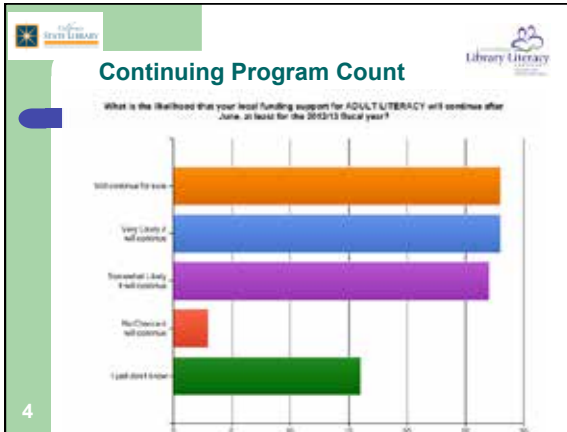

Next Steps

COMMENTS/QUESTIONS??

● Your phone or headset is currently muted by us. If you would like to speak, click on the "Raise Hand" button and we will un-mute you to speak. Thanks!!

What We Can Do Now

- State Librarian very supportive
- Pay Attention to CLA – Laura Seaholm represents CLLS on Leg Committee
- February Meeting
- Regional Speaker's Bureau of Adult Learners to Speak (CSL will pay mileage)
- Infopeople Fundraising Online Class