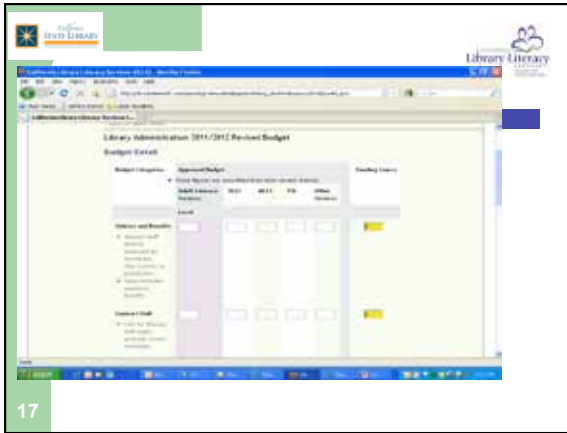

Summary

- Current Situation is Not Good, but We Can Try to Impact it!
- Pay Attention to CLA Requests
- State Library Literacy Team is Still Here to support the listserv, the website and Consult as Needed
- We're All In This Together – Keep Us Posted, Send us Ideas and Ask For Help if Needed

18